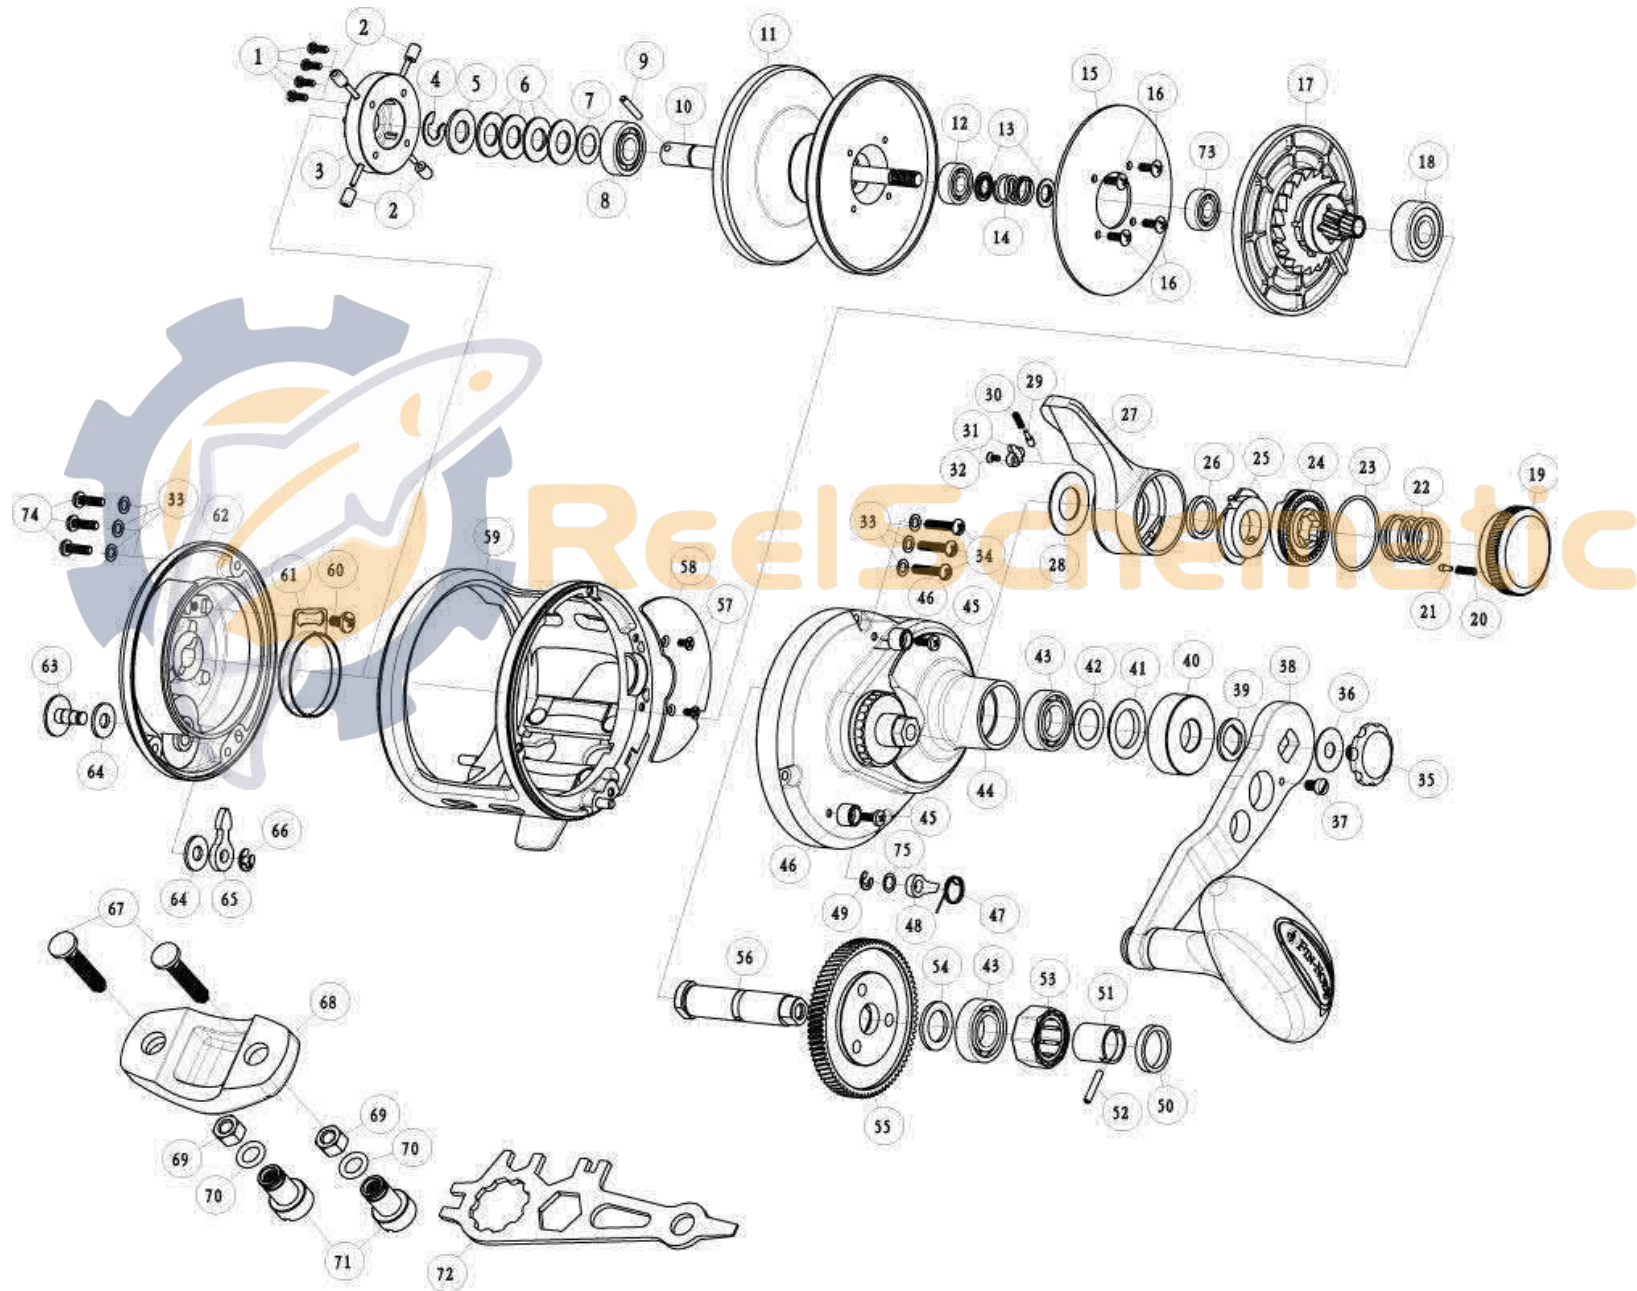

FIN-NOR®

LEGENDARY TACKLE SINCE 1933

Lethal LTL30

FIN-NOR®

LEGENDARY TACKLE SINCE 1933

Lethal LTL30

Fin-Nor Lethal LTL30 Trolling Reel Part List

Key No.	Description	Qty.	LTL30	Key No.	Description	Qty.	LTL30
1	Screw	4	LF057-01	39	Spacer	1	JM160-01
2	Brake Shoe	4	RF044-01	40	Handle Washer	1	JM054-01
3	Bait Click Ratchet Assembly	1	JM329-01	41	Rubber Seal	1	CM172-01
4	E-Clip	1	DF092-01	42	Adjustment Washer	1	DF035-03
5	Spacer	1	DF081-02	43	Ball Bearing	2	CF017-02
6	Drag Spring	4	JF046-01	44	Gear Side Cover Assembly	1	LM324-03
7	Washer	1	CF121-01	45	Screw	2	NF125-01
8	Ball Bearing	1	KF017-02	46	Locating Collar	2	JM118-01
9	Spool Shaft Pin	1	JM093-01	47	Spring	1	JM096-01
10	Spool Shaft	1	LM015-01	48	Anti Reverse Pawl	1	DF063-02
11	Spool	1	LM021-01	49	E-Clip	1	NX092-01
12	Ball Bearing	1	CF117-01	50	Ring	1	KM017-01
13	Collar	2	BF094-01	51	Sleeve	1	MM159-01
14	Spring	1	CF040-01	52	Pin	1	JM093-01
15	Drag Disc	1	JM059-01	53	One Way Clutch	1	RF131-02
16	Screw	4	QW053-07	54	Washer	1	GM035-01
17	Drag Plate Assembly	1	JM348-01	55	Drive Gear	1	MM012-01
18	Ball Bearing	1	VF017-02	56	Crank Shaft	1	MM008-01
19	Pre Set Knob	1	JM029-01	57	Screw	2	CF107-01
20	Spring	1	JM114-01	58	Gear Cover	1	JM143-01
21	Click Pawl	1	JM098-01	59	Frame Assembly	1	LM301-01
22	Click Spring	1	JM040-01	60	Screw	1	RF053-01
23	Rubber Ring	1	JM105-01	61	Click Spring	1	RF022-02
24	Drag Cam A	1	JM028-01	62	Palm Side Cover Assembly	1	JM323-01
25	Drag Cam B Assembly	1	JM353-01	63	Bait Click Lever	1	RF109-01
26	Bushing	1	DF017-01	64	Washer	2	RF081-01
27	Drag Lever	1	JM055-01	65	Bait Click Pawl	1	JM109-01
28	Drag Lever Washer	1	BM038-01	66	Retainer	1	RF020-01
29	Click Pawl	1	CM098-01	67	Screw	2	RF125-01
30	Click Spring	1	KM114-01	68	Rod Clamp	1	RF154-01
31	Cover	1	CM161-01	69	Nut	2	JF003-01
32	Screw	1	DW107-01	70	O-Ring	2	RF105-01
33	Washer	6	GM035-02	71	Nut	2	RF161-01
34	Screw	3	RF057-01	72	Wrench Driver	1	CM113-01
35	Handle Nut	1	CF003-02	73	Ball Bearing	1	CF117-02
36	Washer	1	KM035-01	74	Screw	3	RF057-02
37	Handle Nut Screw	1	CF065-01	75	Adjustment Washer	1	PM035-01
38	Handle Arm Assembly	1	MM318-02				